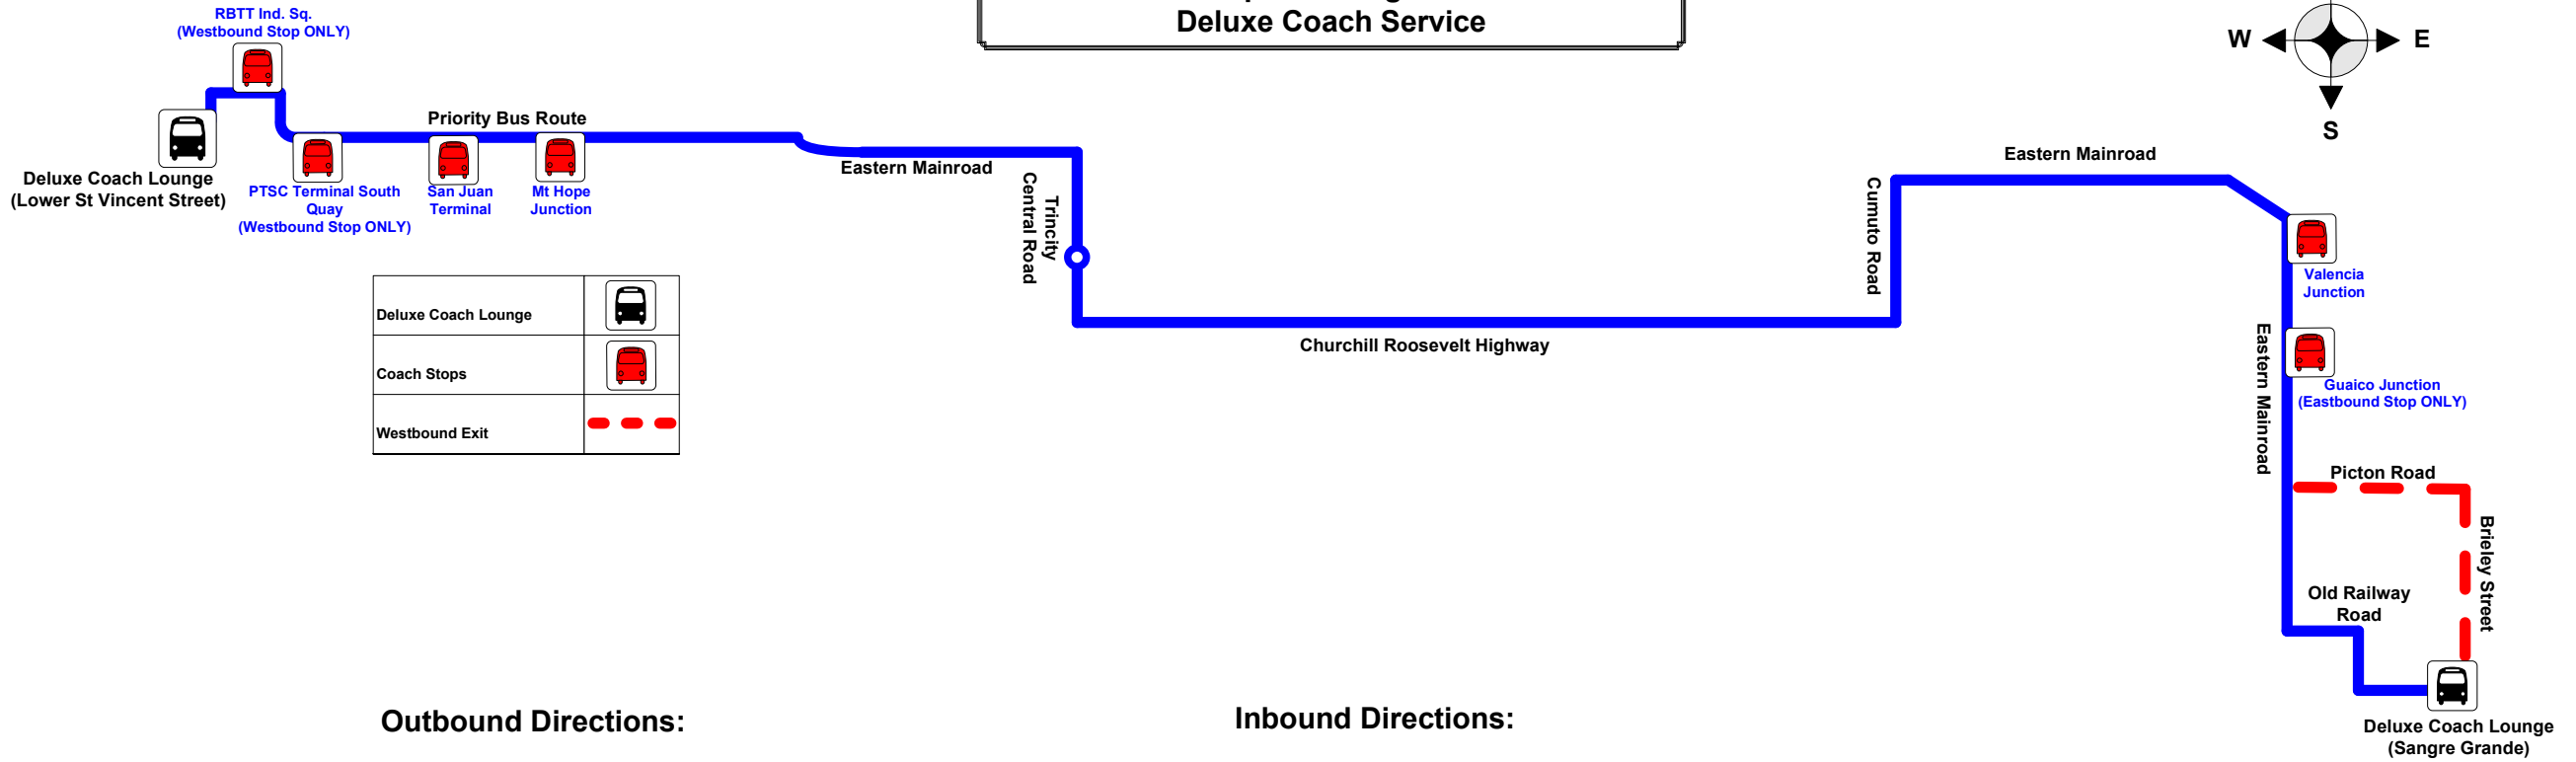

**Public Transport Service Corporation (PTSC)
Port of Spain / Sangre Grande
Deluxe Coach Service**

Outbound Directions:

Exit Sangre Grande Deluxe Coach Lounge, left onto Brieley Street, continue on, left into Picton Road, right onto Eastern Mainroad, continue on, left into Cumuto Road, right onto Churchill Roosevelt Highway, continue on, right into Trincity Central Road, left onto Eastern Mainroad, continue onto PBR at Five Rivers Intersection, continue on PBR and proceed to East Gate entrance, right onto South Quay, right onto Broadway, left into Independence Square South, left into St Vincent Street, proceed to Deluxe Coach Lounge (Lower St Vincent Street).

Inbound Directions:

Exit Deluxe Coach Lounge (Lower St Vincent Street), left onto South Quay, right onto Broadway, left into PTSC West Gate, proceed to and exit East Gate onto PBR, continue on PBR, right onto Eastern Mainroad at Five Rivers Intersection, right into Trincity Central Road, continue on, left onto Churchill Roosevelt Highway, continue on, left into Cumuto Road, Right into Eastern Mainroad, continue on, left into old Railway Road, into Sangre Grande Deluxe Coach Lounge.