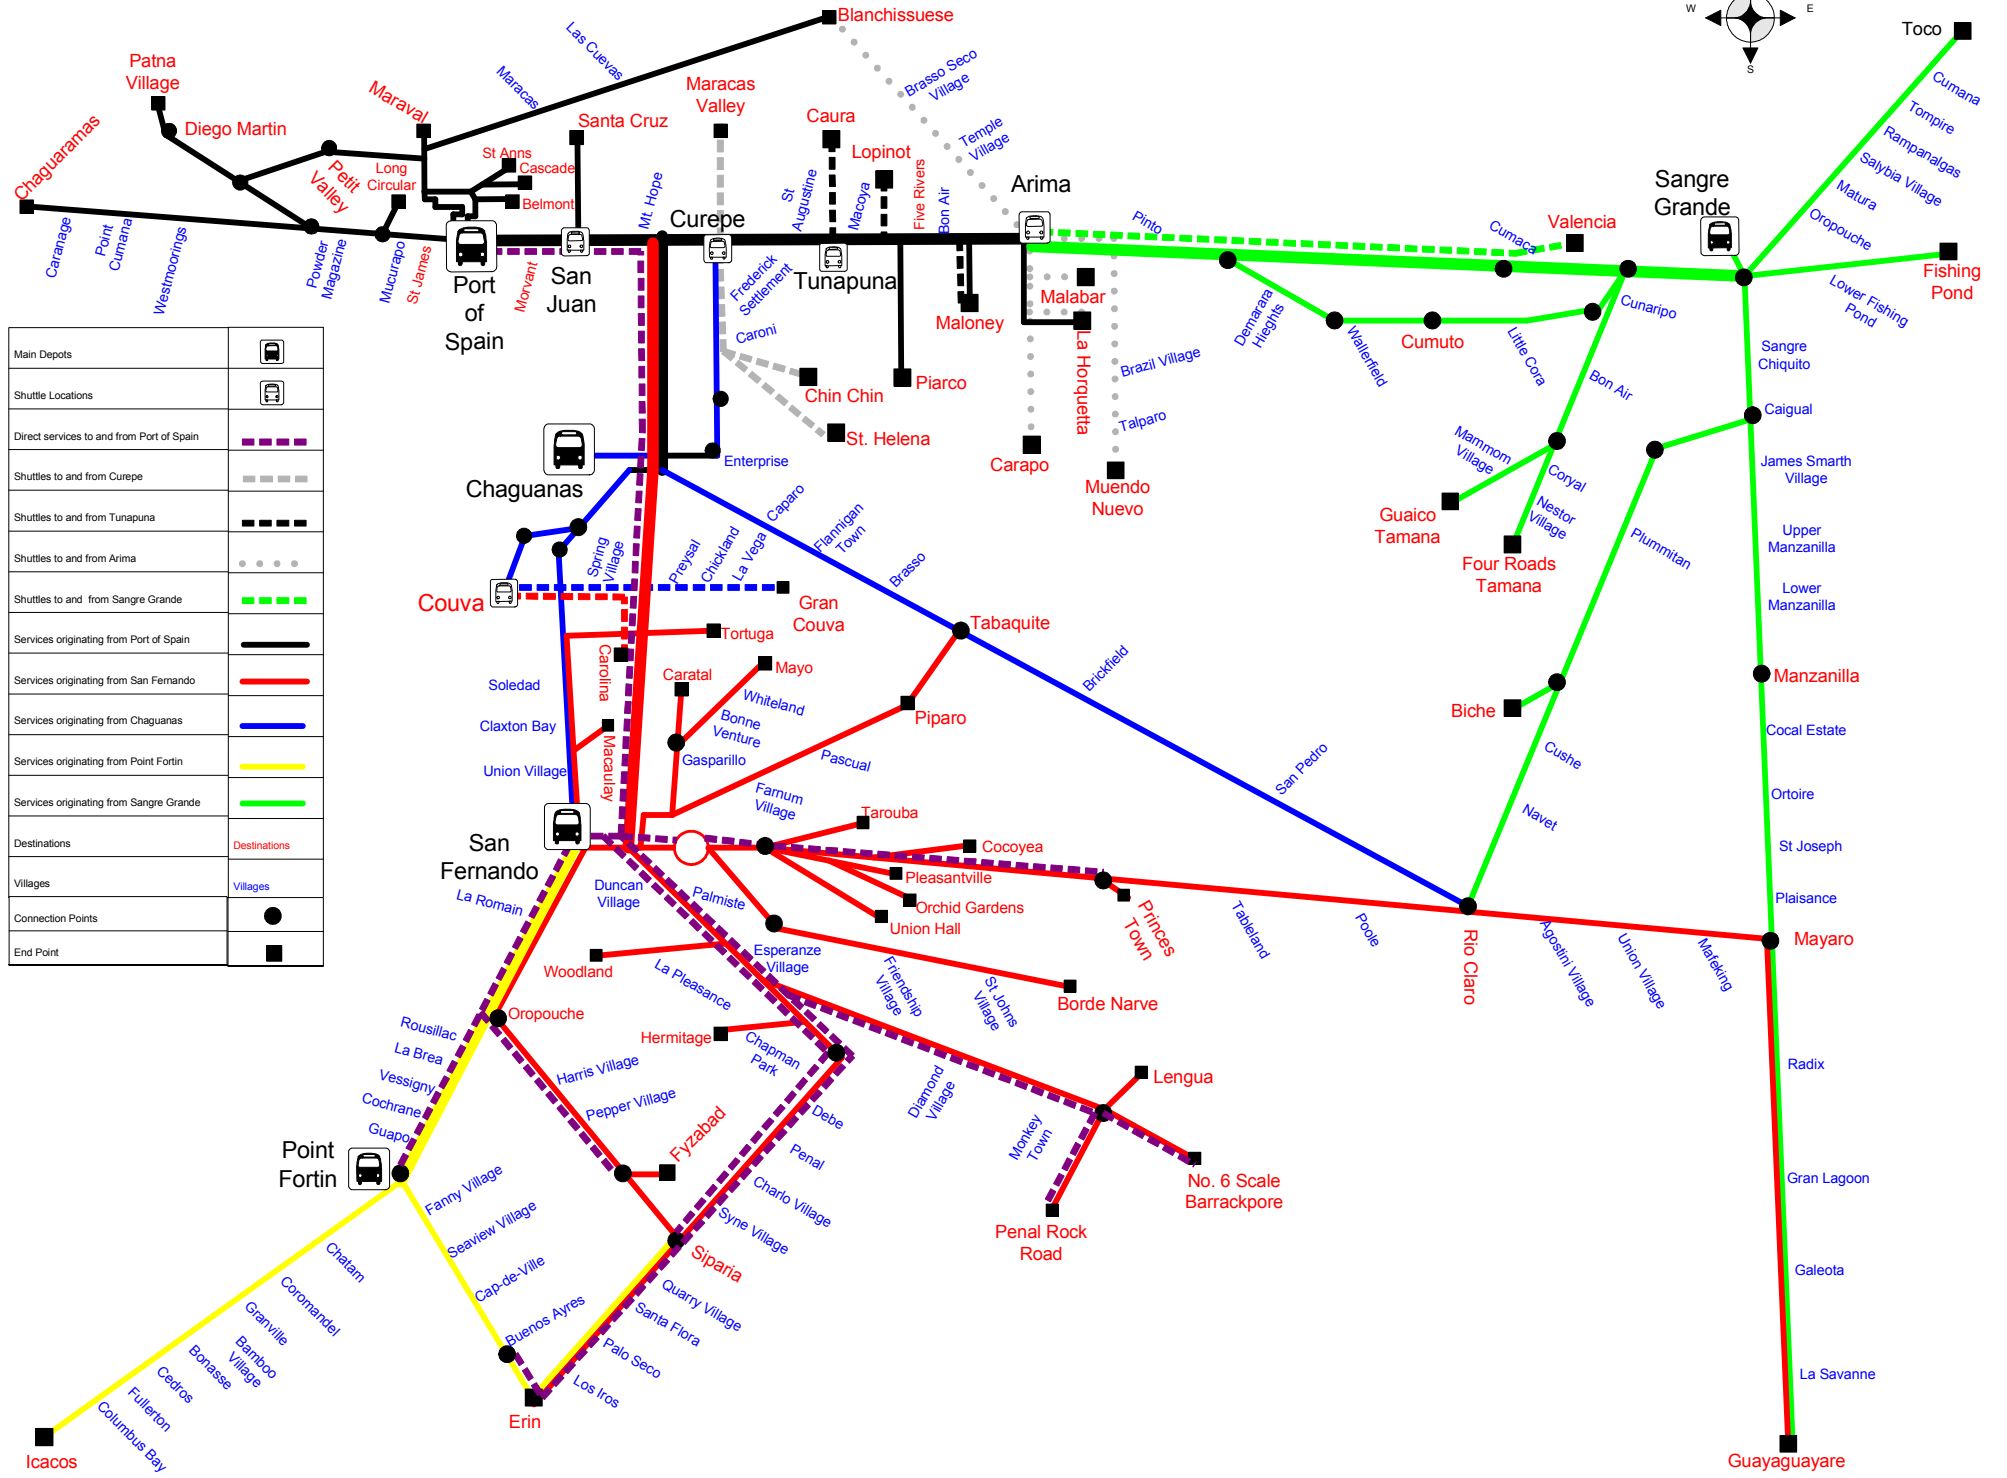

Public Transport Service Corporation (PTSC) Route Network

Main Depots	
Shuttle Locations	
Direct services to and from Port of Spain	
Shuttles to and from Curepe	
Shuttles to and from Tunapuna	
Shuttles to and from Arima	
Shuttles to and from Sangre Grande	
Services originating from Port of Spain	
Services originating from San Fernando	
Services originating from Chaguanas	
Services originating from Point Fortin	
Services originating from Sangre Grande	
Destinations	Destinations
Villages	Villages
Connection Points	
End Point	